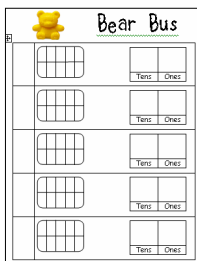

Bear Bus

What you will need to play:

Bears

Game Board

Dice

Recording Sheet

Roll the dice. Count the bears. Load the bus. Line up the extra bears in the bus stop line. Record your turn!